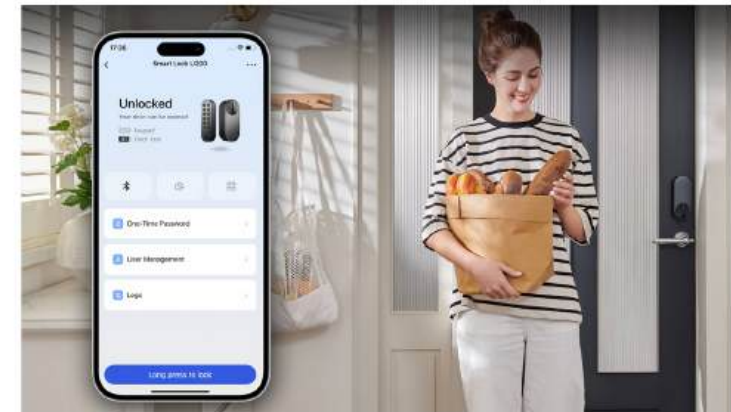

U100 (Black / Silver)
\$439 Free Installation

- Deadbolt Lock
- Access: Fingerprint, Pin, Card, Aqara Home App, OTP, Key
- Use AA Alkaline battery
- Includes Aqara E1 hub for Remote unlock, and smart home

U50
\$369 Free Installation

- Deadbolt Lock
- Access: Pin, Card, Aqara Home App, OTP, Key
- Use AA Alkaline battery
- Remote Unlock & Smart Home (requires an Aqara hub)

U200
\$419 Free Installation

- Matter over Thread
- Access: Fingerprint, Pin, Card, Aqara Home App, OTP, Key
- Use AA (lock body) and AAA battery (keypad)
- IPX5 water-resistance (keypad)
- Remote Unlock & Smart Home (requires an Aqara M3 hub)

- Access: Fingerprint, Pin, Card, OTP, Key
- Dual Fingerprint Scanning (In-body & Out-body)
- Includes Remote Controller, 2 x Keys, and 6 x RFID Cards
- Samsung smart lock is rebranded as Zigbang in 2022.