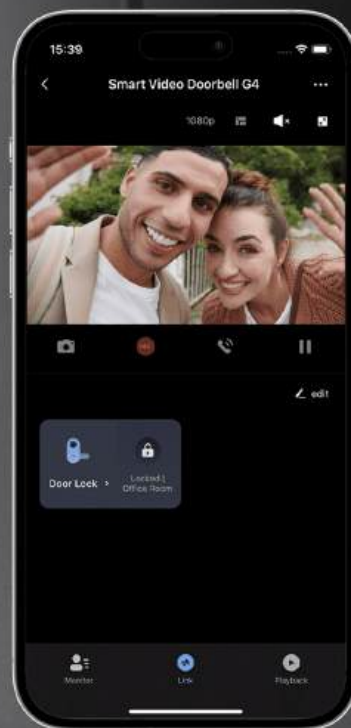

Local Storage
(up to 512GB)

2-Way Talk

Battery or AC/DC

Facial Recognition

Wi-Fi

Video Doorbell G4

\$209

- On-demand video and Two-way talk
- Motion detection with instant alerts and automatic recording
- Full HD (1080p). 162° Wide-angle
- Local storage (MicroSD up to 512GB)
- No subscription is required
- AI technology for facial recognition alerts
- Includes a 20° Wedge Bracket
- 6 x AA battery or Wired (12-24V AC 0.2A / 8-24V DC 0.5A)

Enjoy Free Installation with the Purchase of Any Aqara Smart Lock

G4 Waterproof Case

\$15

Camera E1

\$99

- 360° Pan & Tilt Indoor IP Cam
- 2K(1296p) resolution
- Local storage (MicroSD up to 512GB)

D100
\$869 Free Installation

- Rigid handle. Fully automatic
- Slim and sleek design
- Access: Fingerprint, Pin, Card, Aqara Home App, OTP, Key
- Includes a rechargeable battery pack
- Remote Unlock & Smart Home (requires an Aqara hub)